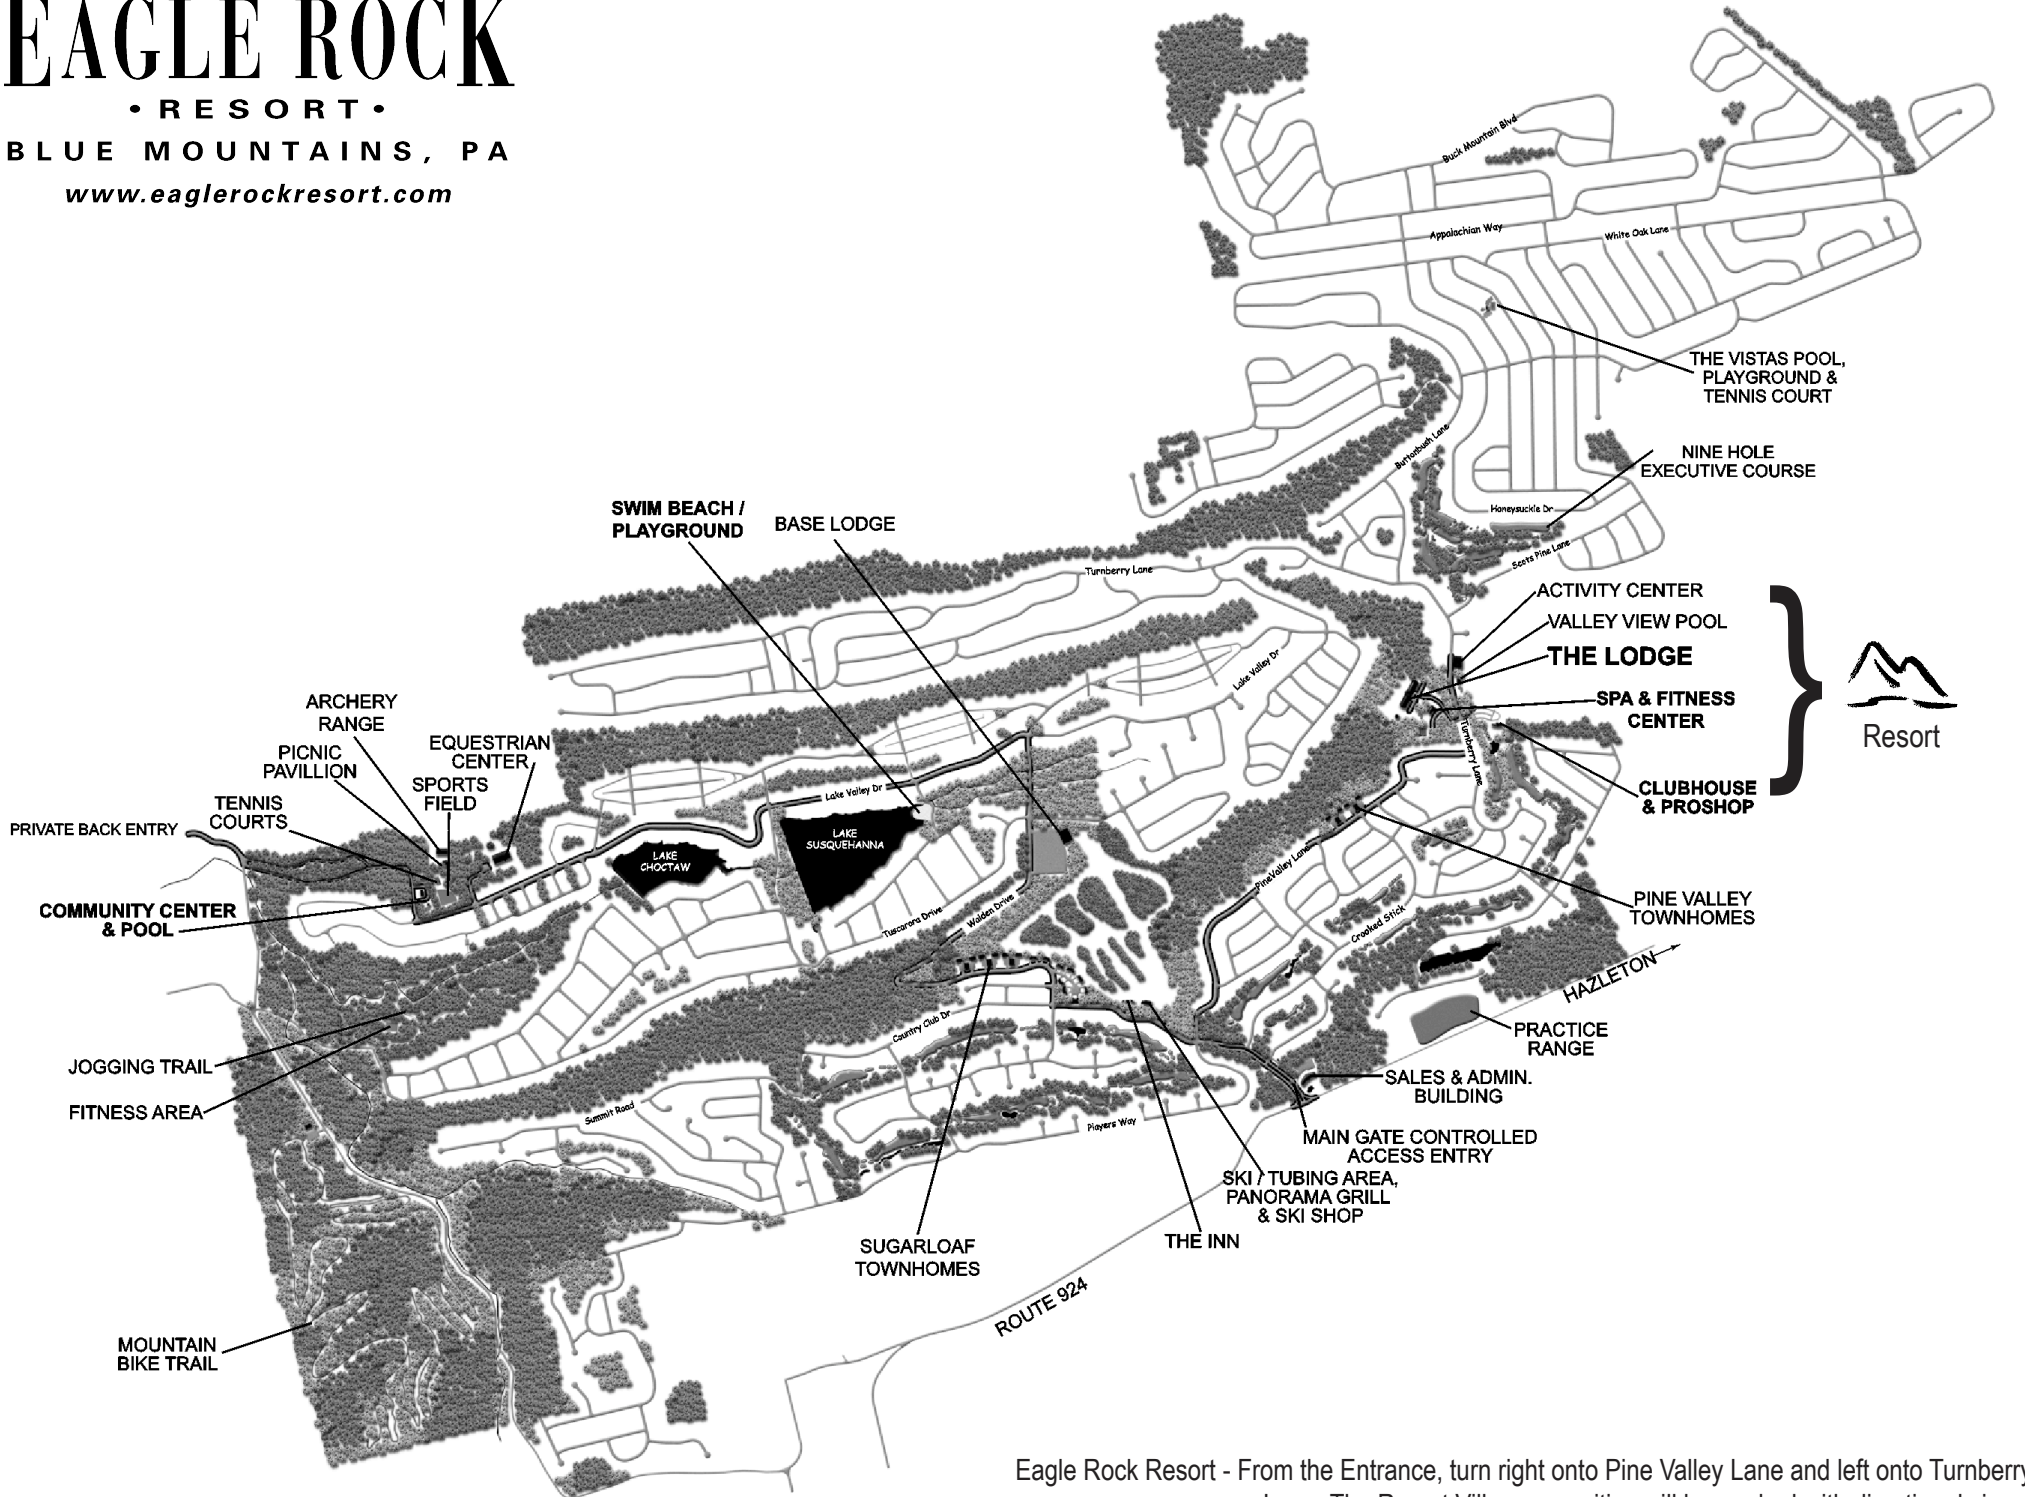

EAGLE ROCK

• RESORT •

BLUE MOUNTAINS, PA

www.eaglerockresort.com

Eagle Rock Resort - From the Entrance, turn right onto Pine Valley Lane and left onto Turnberry Lane. The Resort Village amenities will be marked with directional signs